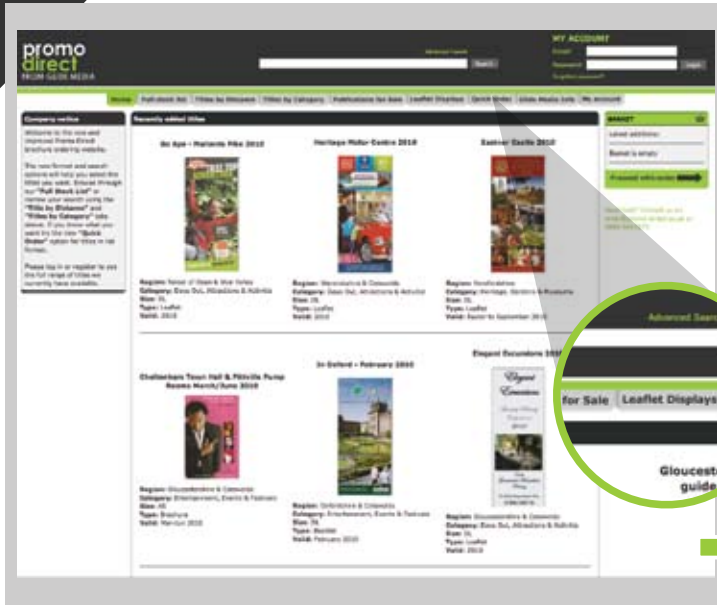

promo
direct
FROM GLIDE MEDIA

IN ASSOCIATION WITH

THE FREE BROCHURE ORDERING SERVICE

from Glide Media

Keep your visitors well informed of places to visit and things to do at no cost to yourself!

Our promo-direct website provides an online brochure ordering service for the titles your visitors want. Simply select the titles and quantities you want each month and receive FREE delivery on our next scheduled delivery to your area.

Register online today by following these simple steps...

Go to **1.**
www.glide-media.co.uk/promodirect

You will now see the home page with a small selection of the latest titles. Select any tab from the menu at the top of the page, this will take you to the sign in page.

Returning users can **sign in**. If you are registering for the first time select click 'New User Registration' and fill in all fields.

You are now registered and can start browsing through available leaflets/brochures.