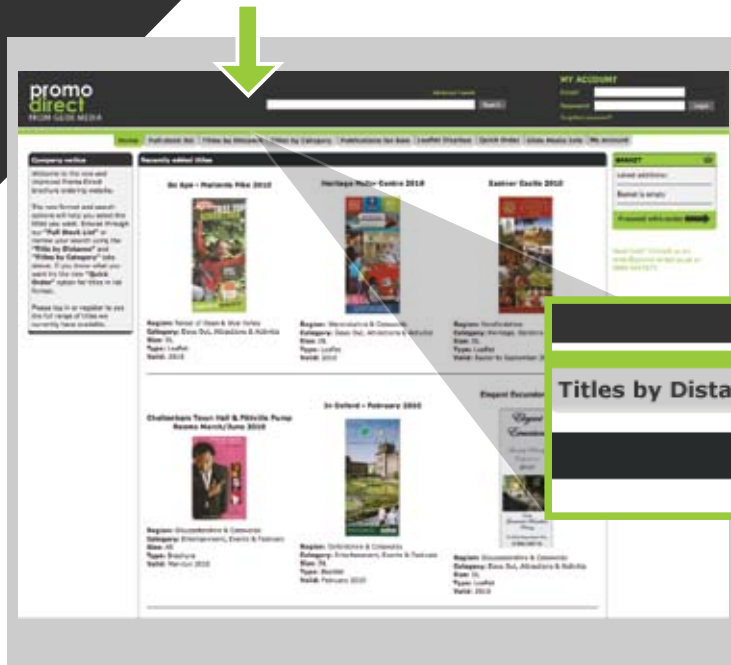

Browse available titles

2.

Use the search tabs at the top of the page to browse through our available titles in the following ways:

A. Full stock list
Lists all available titles. Latest added is listed first

B. Titles by Distance
Search stock available by distance from your premises

C. Titles by Category
Lists titles by type. Gardens & Heritage, Days Out etc

D. Quick Order
Provides a simple list of stock so you can place an order quickly

E. Text search
Find a specific title or word by entering it at the top of the page